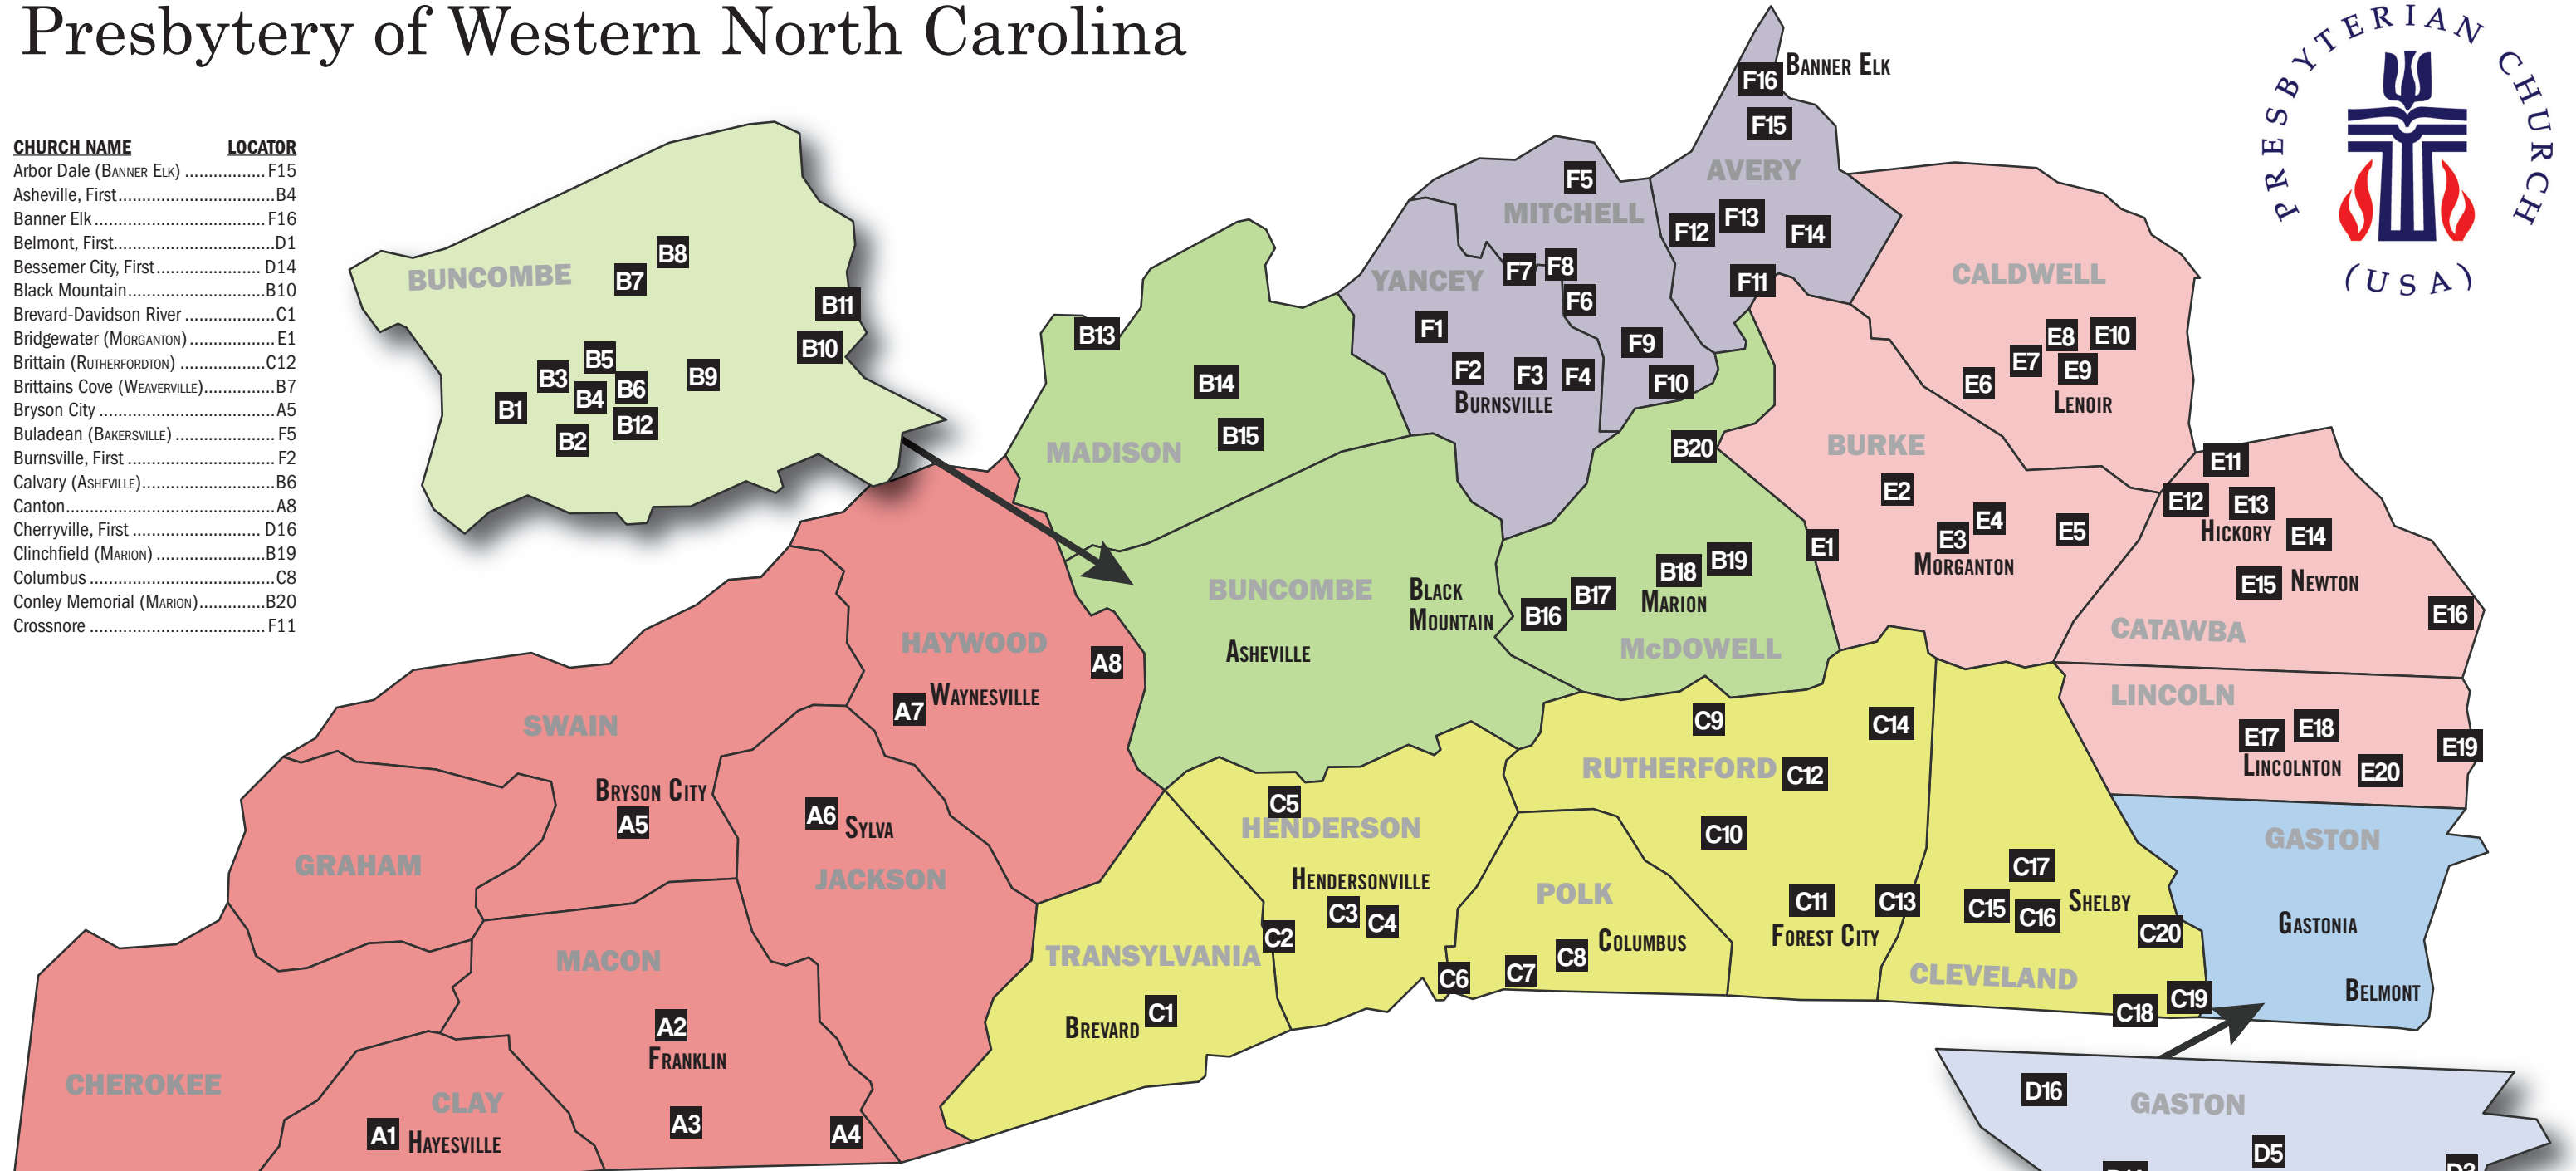

# Presbytery of Western North Carolina

CHURCH NAME	LOCATOR
Arbor Dale (BANNER ELK)	F15
Asheville, First	B4
Banner Elk	F16
Belmont, First	D1
Bessemer City, First	D14
Black Mountain	B10
Brevard-Davidson River	C1
Bridgewater (MORGANTON)	E1
Brittain (RUTHERFORDTON)	C12
Brittains Cove (WEAVERVILLE)	B7
Bryson City	A5
Buladean (BAKERSVILLE)	F5
Burnsville, First	F2
Calvary (ASHEVILLE)	B6
Canton	A8
Cherryville, First	D16
Clinchfield (MARION)	B19
Columbus	C8
Conley Memorial (MARION)	B20
Crossnore	F11