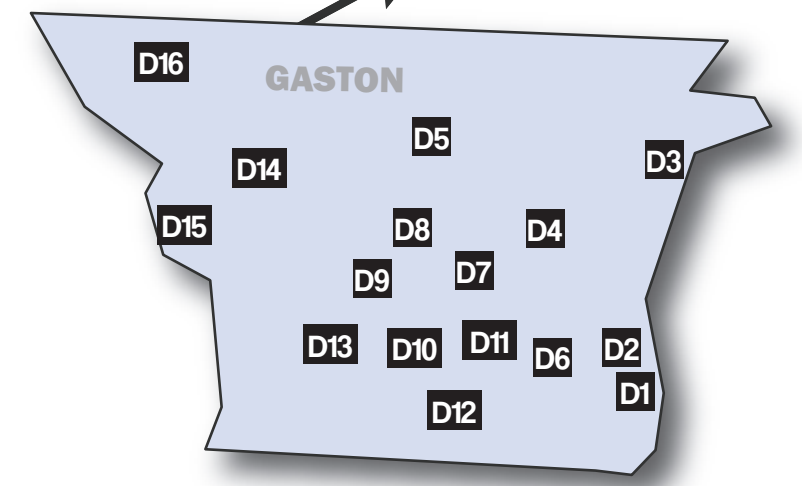

Presbytery of Western North Carolina
114 Silver Creek Road • Morganton, NC 28655
Phone: 828.438.4217   presbyterywnc.org