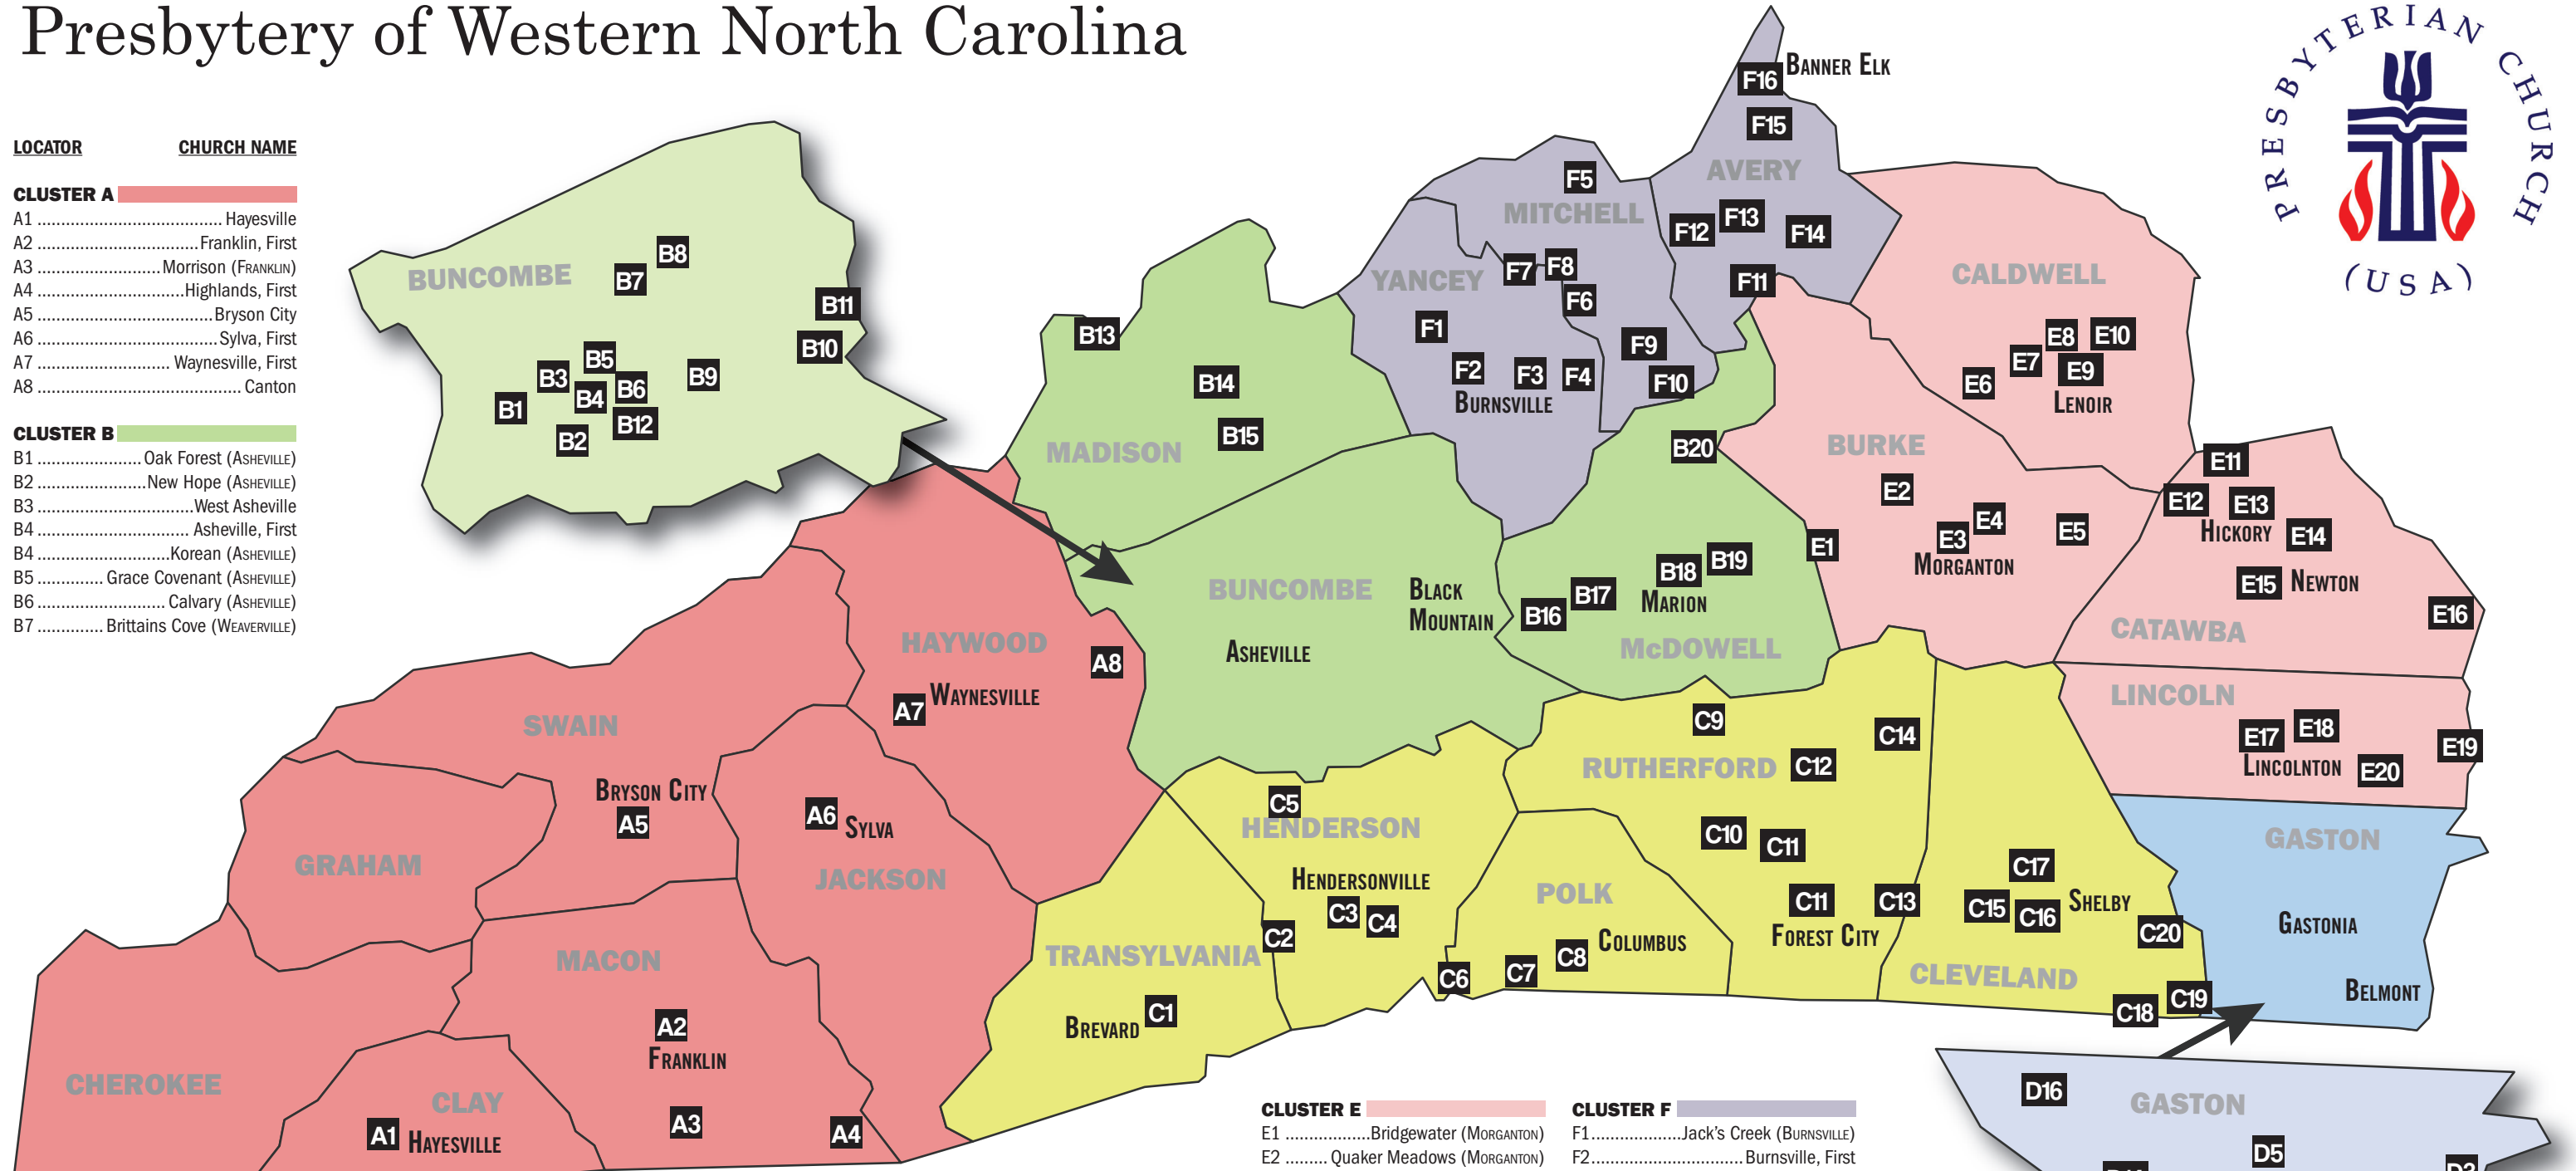

Presbytery of Western North Carolina

LOCATOR CHURCH NAME

CLUSTER A

- A1 Hayesville
- A2 Franklin, First
- A3 Morrison (FRANKLIN)
- A4 Highlands, First
- A5 Bryson City
- A6 Sylva, First
- A7 Waynesville, First
- A8 Canton

CLUSTER B

- B1 Oak Forest (ASHEVILLE)
- B2 New Hope (ASHEVILLE)
- B3 West Asheville
- B4 Asheville, First
- B4 Korean (ASHEVILLE)
- B5 Grace Covenant (ASHEVILLE)
- B6 Calvary (ASHEVILLE)
- B7 Britains Cove (WEAVERVILLE)

State Map Copyright © Free Vector Maps.com

- B8 Reems Creek-Beech (WEAVERVILLE)
- B9 Warren Wilson (SWANNANOA)
- B10 Black Mountain
- B11 Montreat
- B12 Kenilworth (ASHEVILLE)
- B13 Dorland Memorial (HOT SPRINGS)
- B14 Walnut (MARSHALL)
- B15 Marshall
- B16 Old Fort
- B17 Siloam (OLD FORT)
- B18 Marion, First
- B19 Clinchfield (MARION)
- B20 Conley Memorial (MARION)

CLUSTER C

- C1 Brevard-Davidson River
- C2 Etowah
- C3 Trinity (HENDERSONVILLE)
- C4 Hendersonville
- C5 Mills River
- C6 Saluda
- C7 Tryon
- C8 Columbus
- C9 Union Mills
- C10 Rutherfordton
- C11 Forest City, First
- C12 Brittain (RUTHERFORDTON)
- C13 Ellenboro