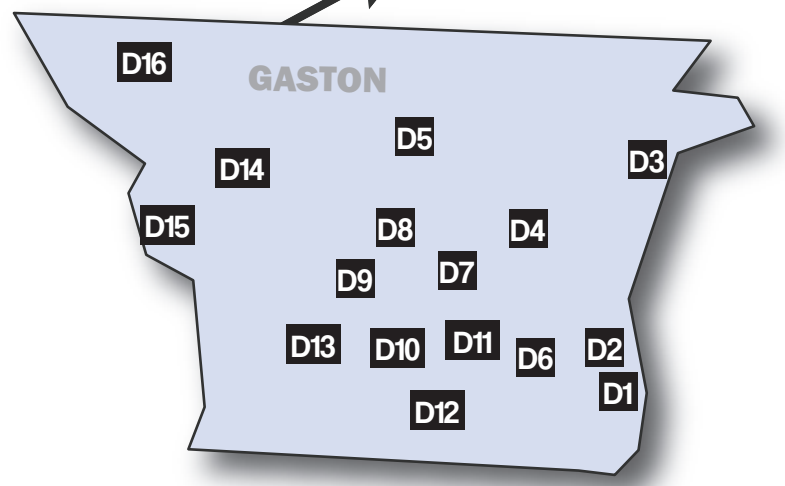

Presbytery of Western North Carolina
114 Silver Creek Road • Morganton, NC 28655
Phone: 828.438.4217   presbyterywnc.org